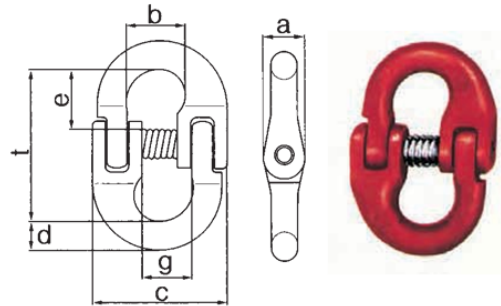

Samleled / Chain Connectors

Varenr. / Stock no.	SWL t	a mm	b mm	c mm	d mm	e mm	g mm	t mm	Kg stk./pcs
TBS10F	3,15	19	28	68	13	25	23,0	68	0,35
TBS13F	5,30	22	33	78	16	35	27,0	85	0,65
TBS16F	8,00	30	42	100	21	44	36,0	109	1,15
TBS18F	10,00	33	44	102	22	47	39,0	115	1,58
TBS20F	12,50	36	50	111	24	51	43,0	125	1,95
TBS22F	15,00	40	56	121	28	54	48,0	135	2,81
TBS26F	21,20	46	68	152	30	68	55,0	165	4,80
TBS32F	31,50	52	77	181	34	77	67,0	190	6,95
TBS36*	40,00	68	97	220	38	82	82,0	235	14,60

SF 4:1

* med special bolt og sikkerhedsanv.

SF 4:1

* with a special bolt and safety appliance.